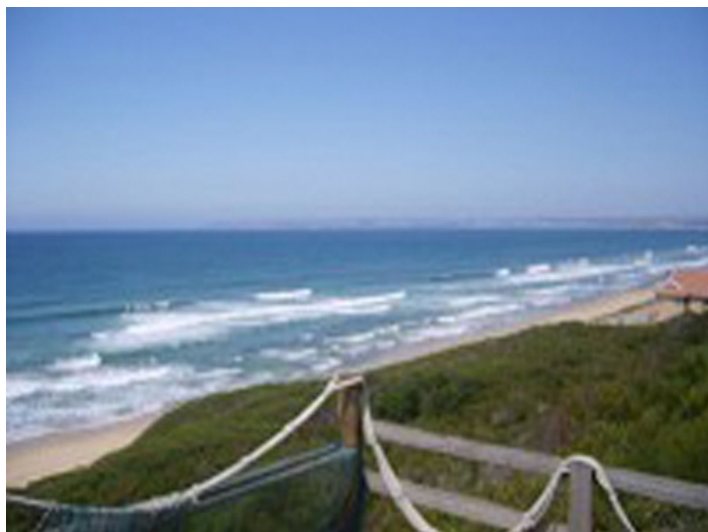

Südafrika

Reference 020121

Beautiful views to the sea